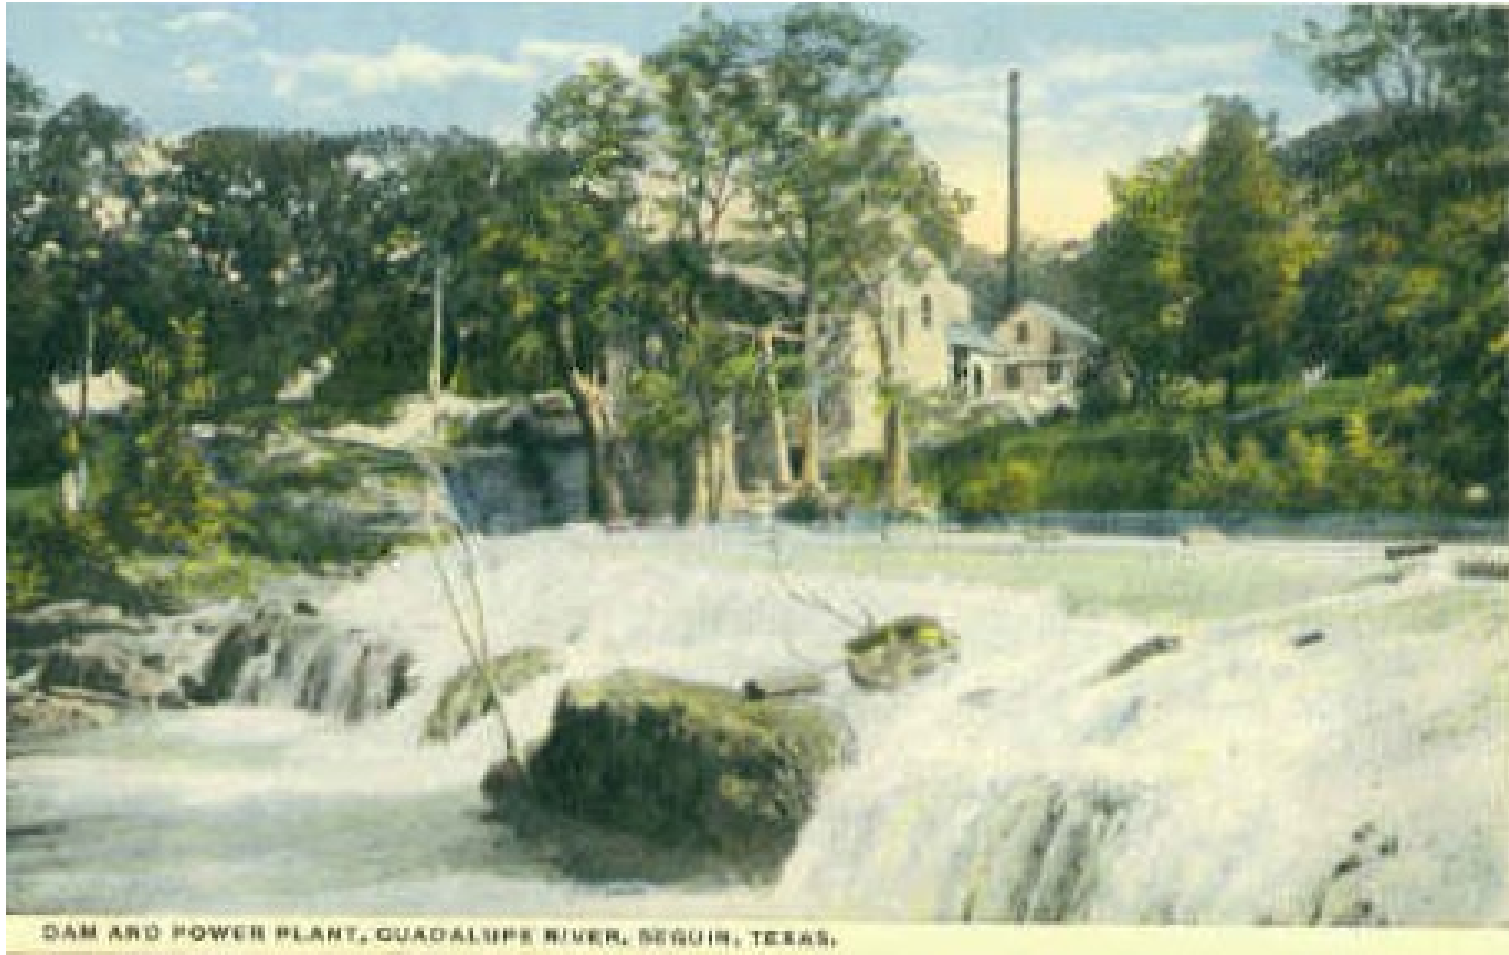

Power Plant, Dam and Falls on Guadalupe River, Seguin, Texas

Power Plant

Power Plant

Dam and Power Plant

DAM AND POWER PLANT, GUADALUPE RIVER, SEQUIN, TEXAS.

Seguin Milling & Power Co.

Starcke Park Dam

1998 Park Dam and Power Plant